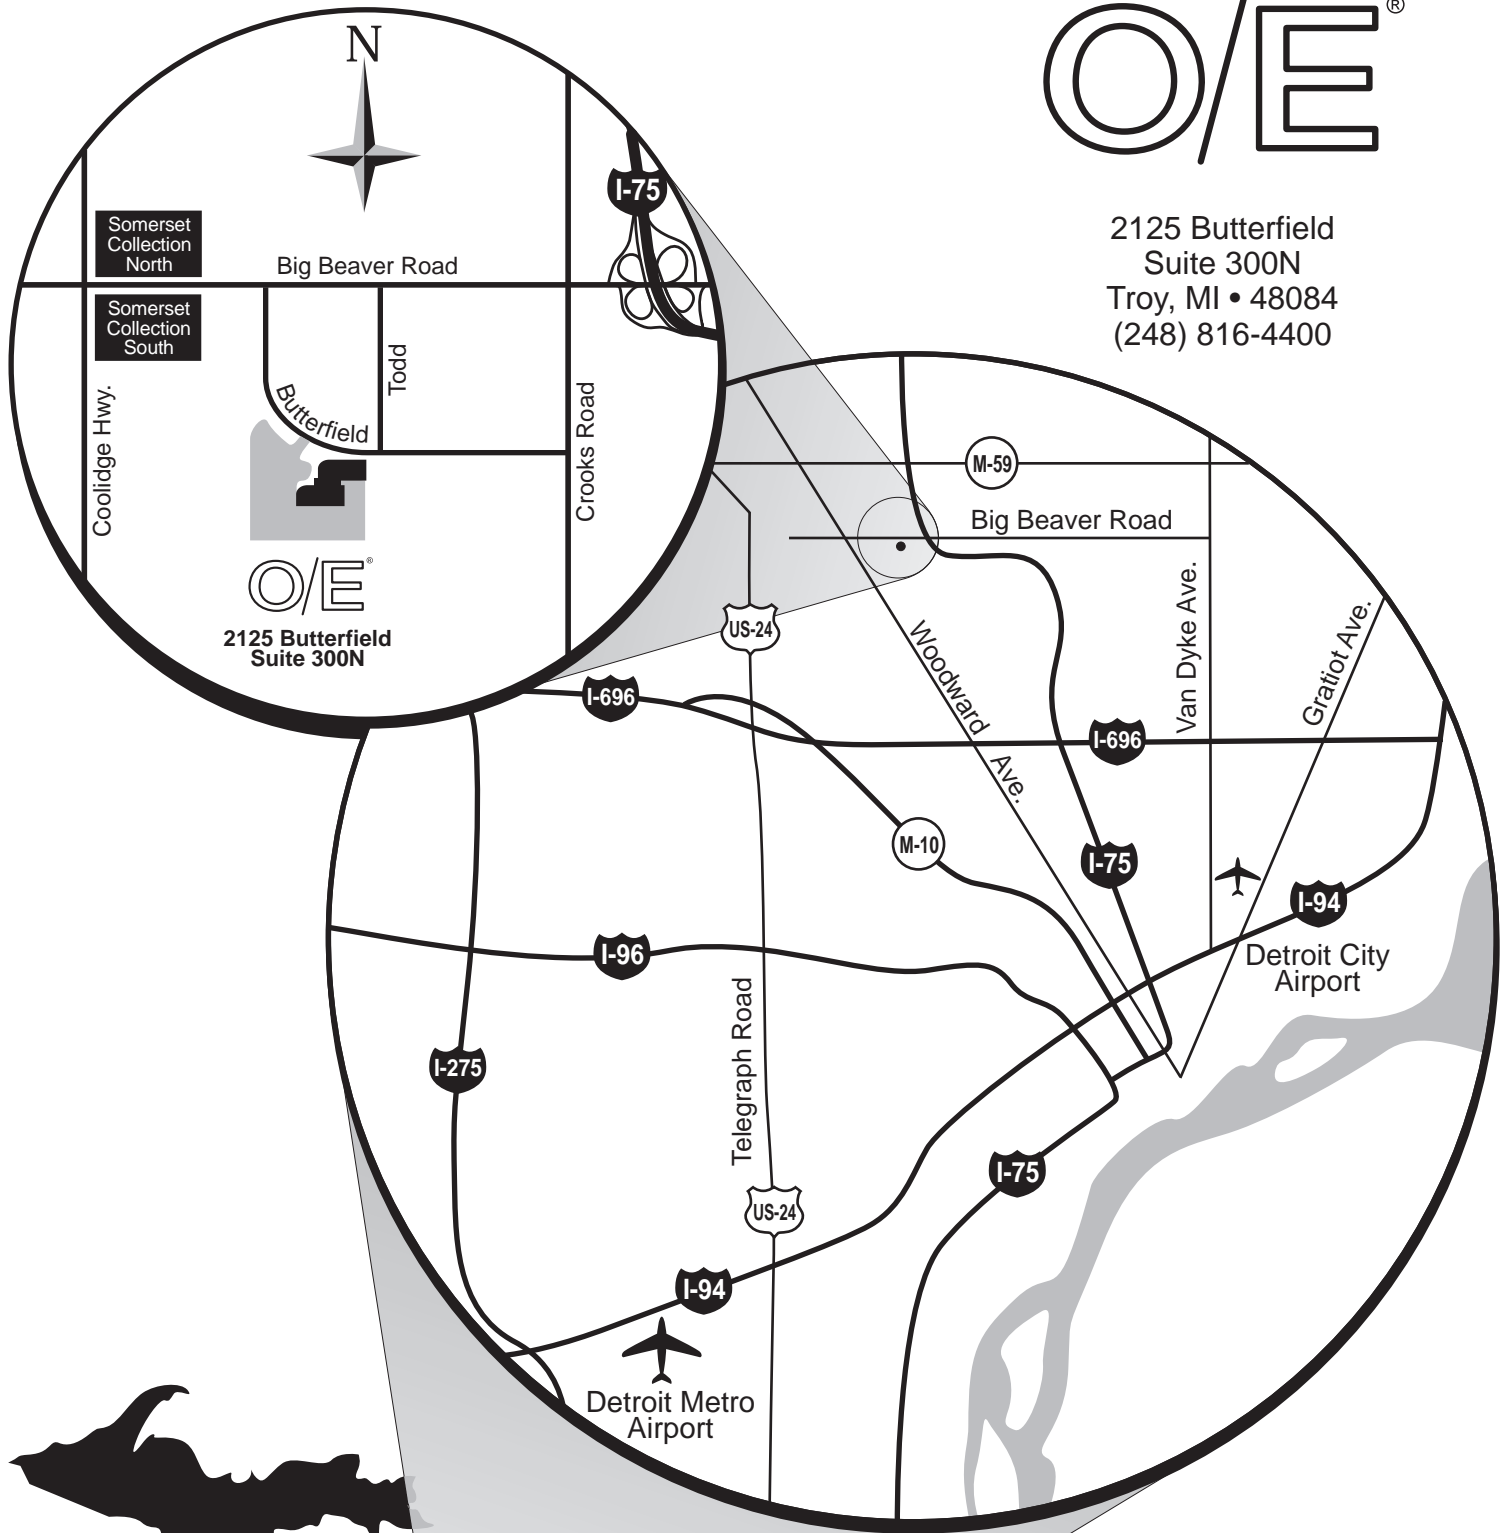

2125 Butterfield  
Suite 300N  
Troy, MI • 48084  
(248) 816-4400

O/E  
2125 Butterfield  
Suite 300N

**From Metro Airport:**  
Take I-94 East to I-75 North.  
Exit I-75 at Big Beaver West (exit 69).  
Make a right onto Big Beaver and head West.  
You will cross Crooks (heading West). Turn left at the second turn area.  
Go straight across Big Beaver to Todd.  
Take Todd to Butterfield; turn right on Butterfield.  
Follow Butterfield around to the Butterfield Center sign.  
Turn left into the Butterfield Center parking lot.